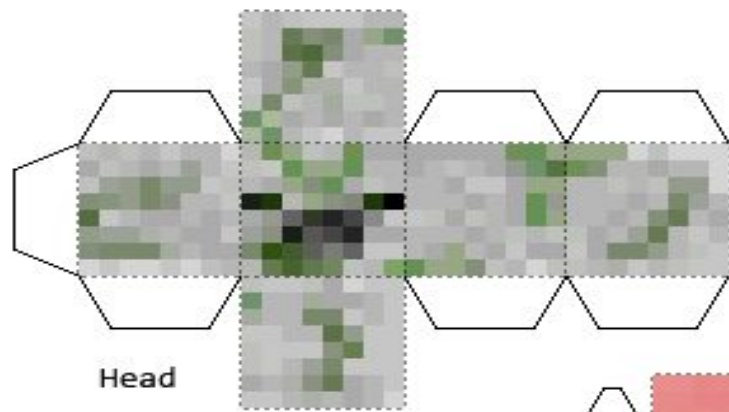

# CUBEECRAFT ZOMBIE PIGMAN

Head

Body

Right Arm

Left Arm

Right Leg

Left Leg

You can use the grey tabs  
to join the arms onto the body