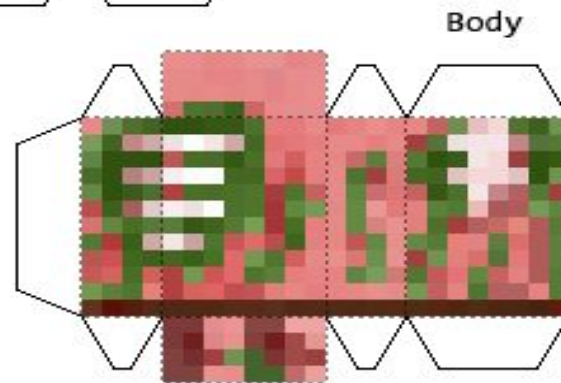

# CUBEECRAFT ZOMBIE PIGMAN

Head

Body

Right Arm

Left Arm

Right Leg

Left Leg

You can use the grey tabs  
to join the arms onto the body