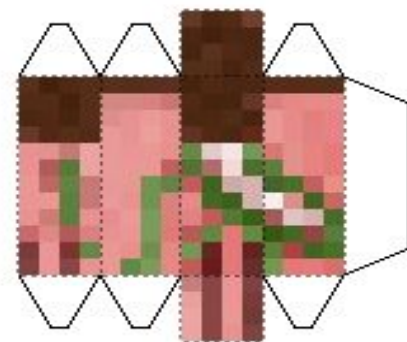

# CUBEECRAFT ZOMBIE PIGMAN

Head

Body

Right Arm

Left Arm

Right Leg

Left Leg

You can use the grey tabs  
to join the arms onto the body