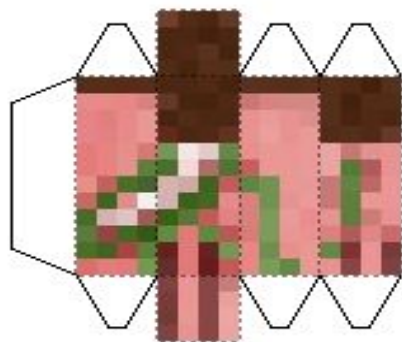

# CUBEECRAFT ZOMBIE PIGMAN

Head

Body

Right Arm

Left Arm

Right Leg

Left Leg

You can use the grey tabs  
to join the arms onto the body