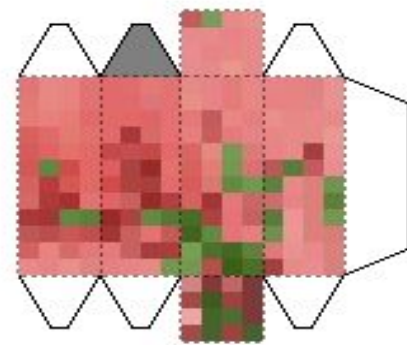

# CUBEECRAFT ZOMBIE PIGMAN

Head

Body

Right Arm

Left Arm

Right Leg

Left Leg

You can use the grey tabs  
to join the arms onto the body