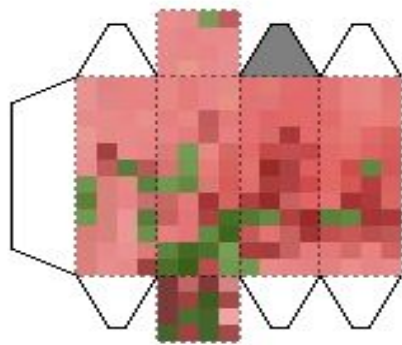

# CUBEECRAFT ZOMBIE PIGMAN

Head

Body

Right Arm

Left Arm

Right Leg

Left Leg

You can use the grey tabs  
to join the arms onto the body